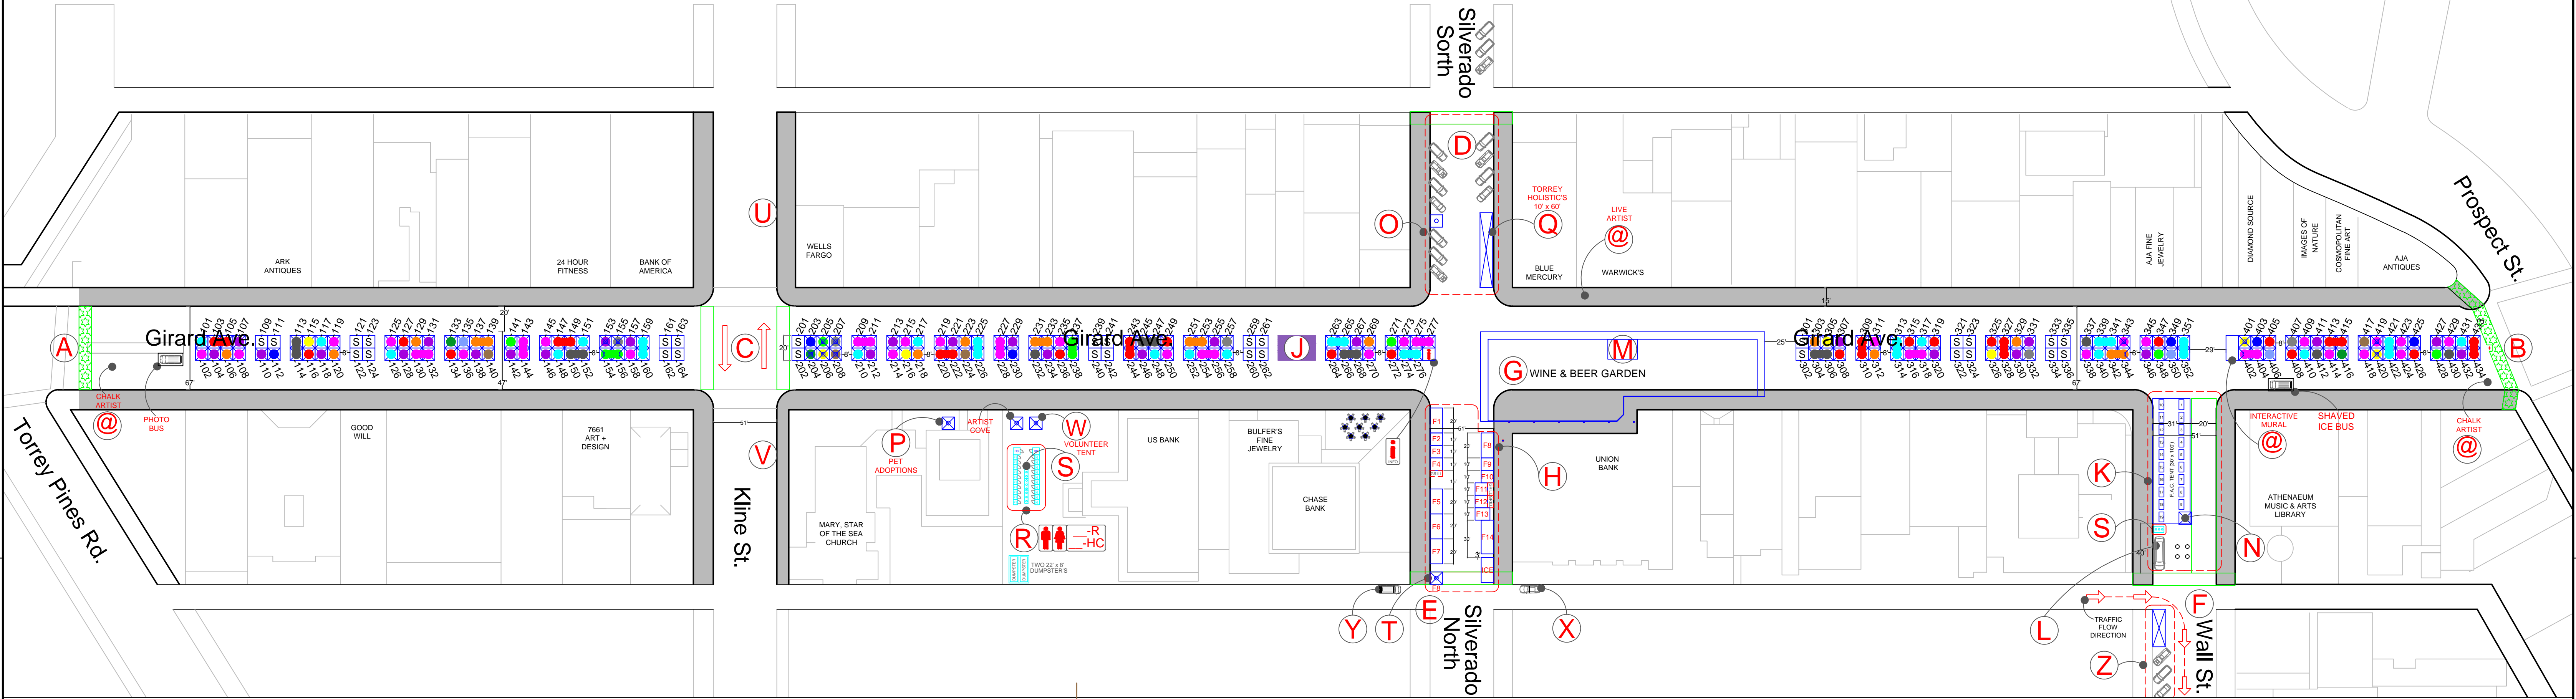

LJAWF Artist Booth Map - 2019

SPACE PLANNING & LAYOUT BY:
Disciple Design
 WWW.DISCIPLEDESIGN.US

SCALE	NTS
DATE:	7-31-19
REVISION #	1

BOOTH TYPE

- Jewelry
- Watercolor
- Painting
- Sculpture
- 2D Mixed Media
- 3D Mixed Media
- Glass
- Photography
- Ceramics
- Wearable Art
- Fiber
- Drawing / Printmaking
- Woodworking

BOOTH KEY

- S-100 - Booth Designation #
- S - Sponsor Booth
- S-100 - Booth Designation #
- - Artist Booth

ENTRANCES

- A - Torrey Pines (main)
- B - Prospect St. (main)
- C - Kline (Intersection)
- D - Silverado (West)
- E - Silverado (East)
- F - Wall St. (East)

ENTERTAINMENT & ATTRACTIONS

- G - Wine & Beer Garden
- H - Food Venders
- i - Information Booth
- J - Silent Auction Tent
- K - Family Art Center
- L - Kids Car Painting
- M - Live Music Stage #1
- N - Live Music Stage #2
- O - Land Rover Exhibit
- P - Pet Adoptions
- Q - Torrey Holistics
- @ - Live Art

SERVICES

- R - Restrooms
- S - Sanitation Station
- T - First Aid Station
- U - Parking Shuttle
- V - Valet Drop Off
- W - Volunteer Tent
- X - SDPD Parking
- Y - Ambulance Parking
- Z - Drive & Ride